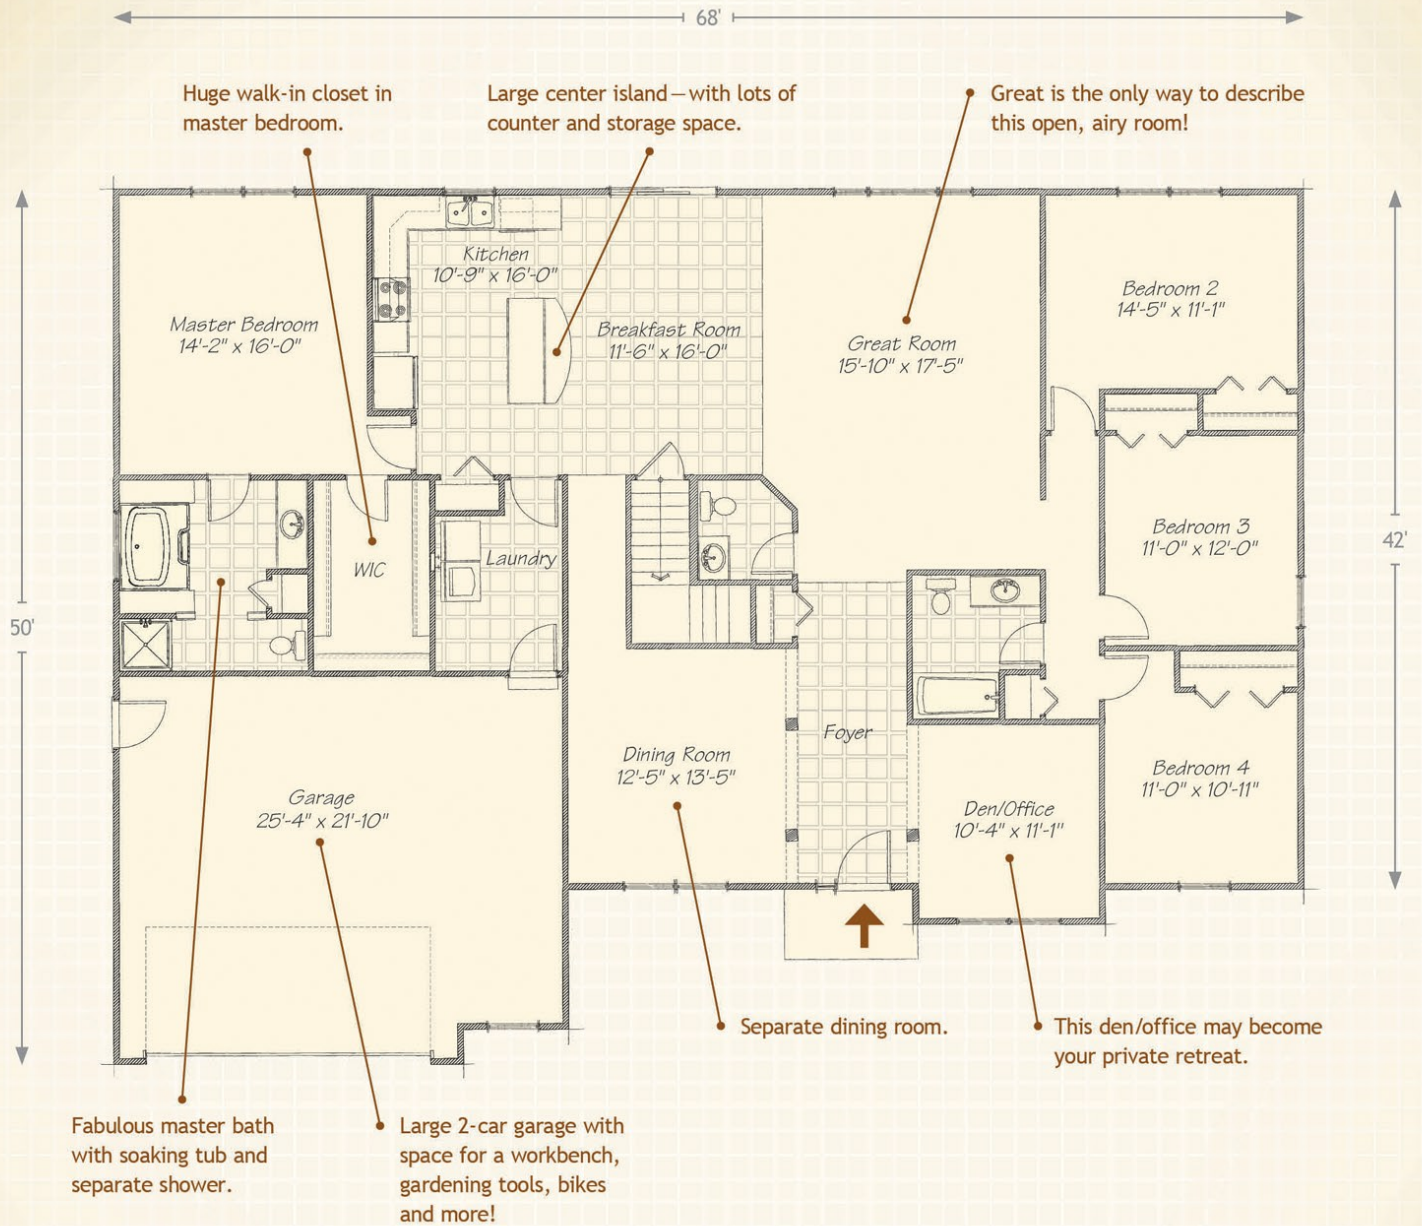

# The Alexandria

SIGNATURE COLLECTION

2,386 Square Feet

4 Bedroom • 2 1/2 Bath • Ranch

# The Alexandria

SIGNATURE COLLECTION

2,386 Square Feet

4 Bedroom • 2 1/2 Bath • Ranch

Say your family is into a lot of different things. Tai Kwan Do, Tai Chi, Thai cooking ... well, the Alexandria gives you the space to do it all ... at once. This 4 bedroom, 2 1/2 bath ranch has room (and rooms) to spare. The master suite is nicely separated from the other bedrooms for privacy. The breathtaking foyer leads to a spacious great room. And the kitchen features a large center island and morning room, which (ahem) ties it all together.

Classic Elevation

Tradition Elevation

Craftsman Elevation

Legacy Elevation