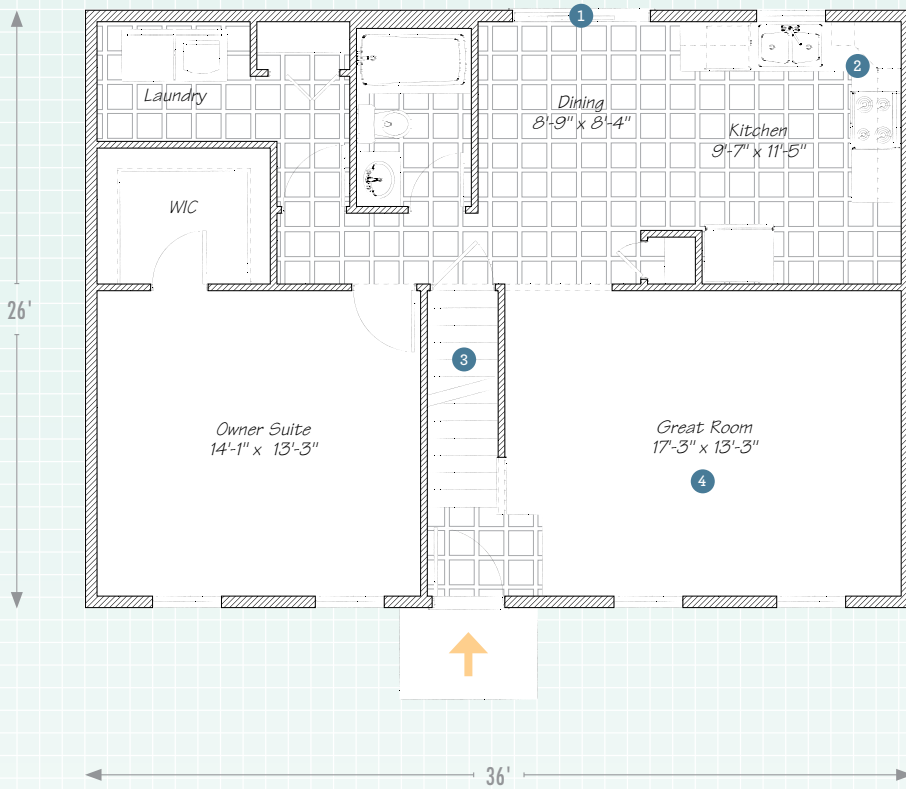

The Somerville

1,548 Sq Ft • 3 Bedroom • 2 Bath • Cape Cod

1ST FLOOR

- 1 Sliding glass door brings the outside into the dining room.
- 2 Lots of storage and counter space; easy access to everything you need.
- 3 Spacious basement with lots of room for storage and recreation.
- 4 It's a pleasure to entertain guests in this great room.