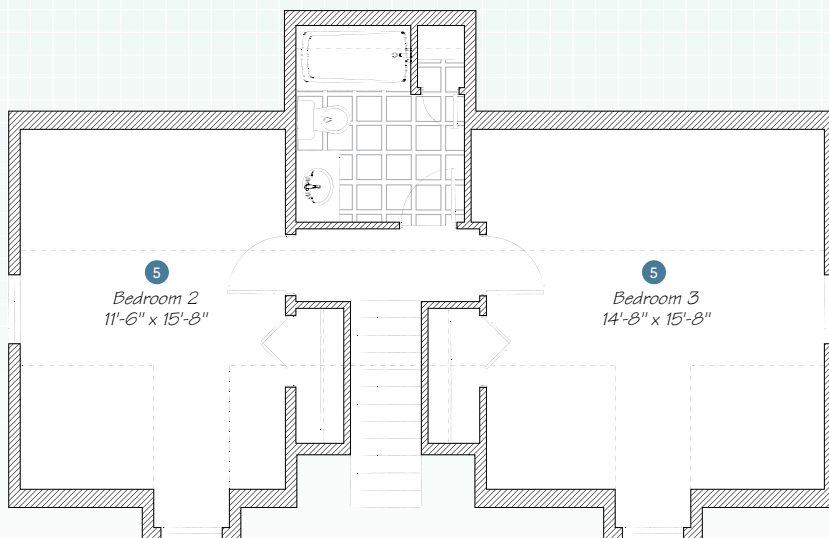

2ND FLOOR

- 5 Oversized bedrooms are great for kids and all of their stuff.

WAYNE HOMES
EST. 1973

EEPTU 0138_0920