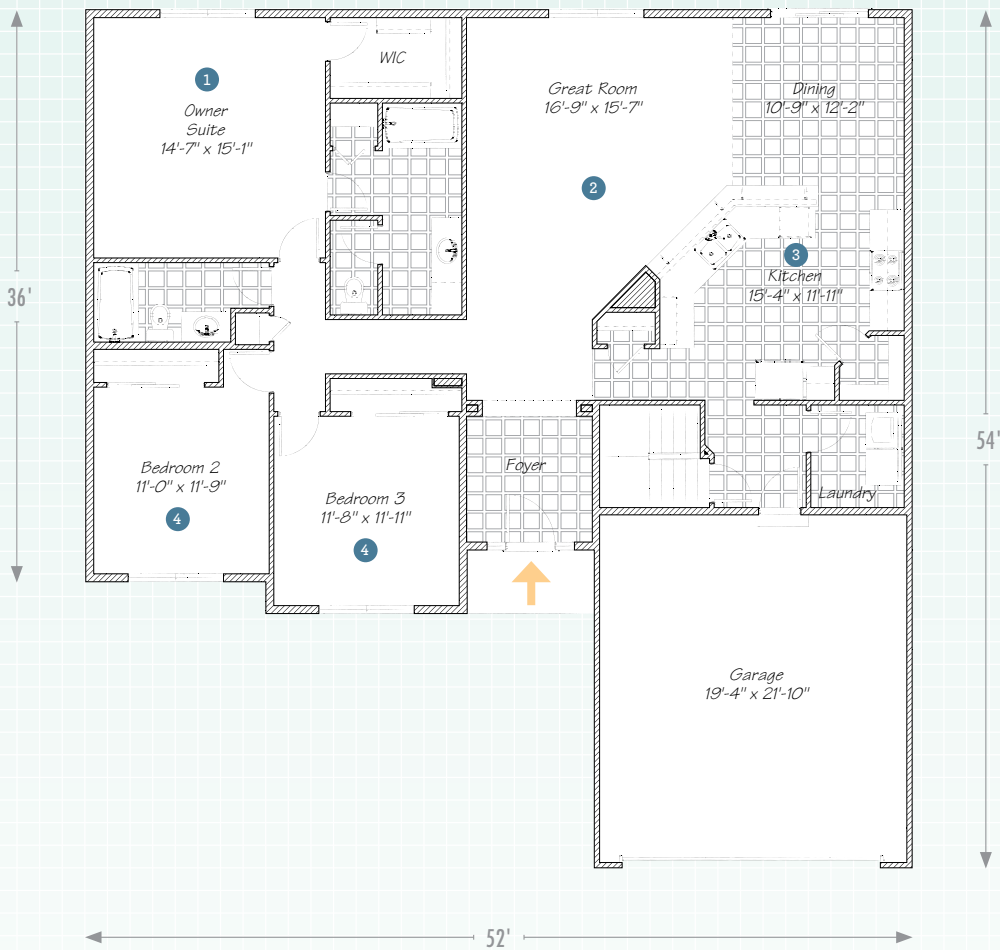

The Gettysburg

1,752 Sq Ft • 3 Bedroom • 2 Bath • Ranch

1ST FLOOR

1 Your private retreat has its own bath and large walk-in closet.

2 Family and friends will gather in this huge living room.

3 The kitchen is designed for maximum convenience ... everything is within easy reach.

4 Spacious bedrooms with great closet space.

WAYNE HOMES
EST. 1973

EEPPS 0052_0621