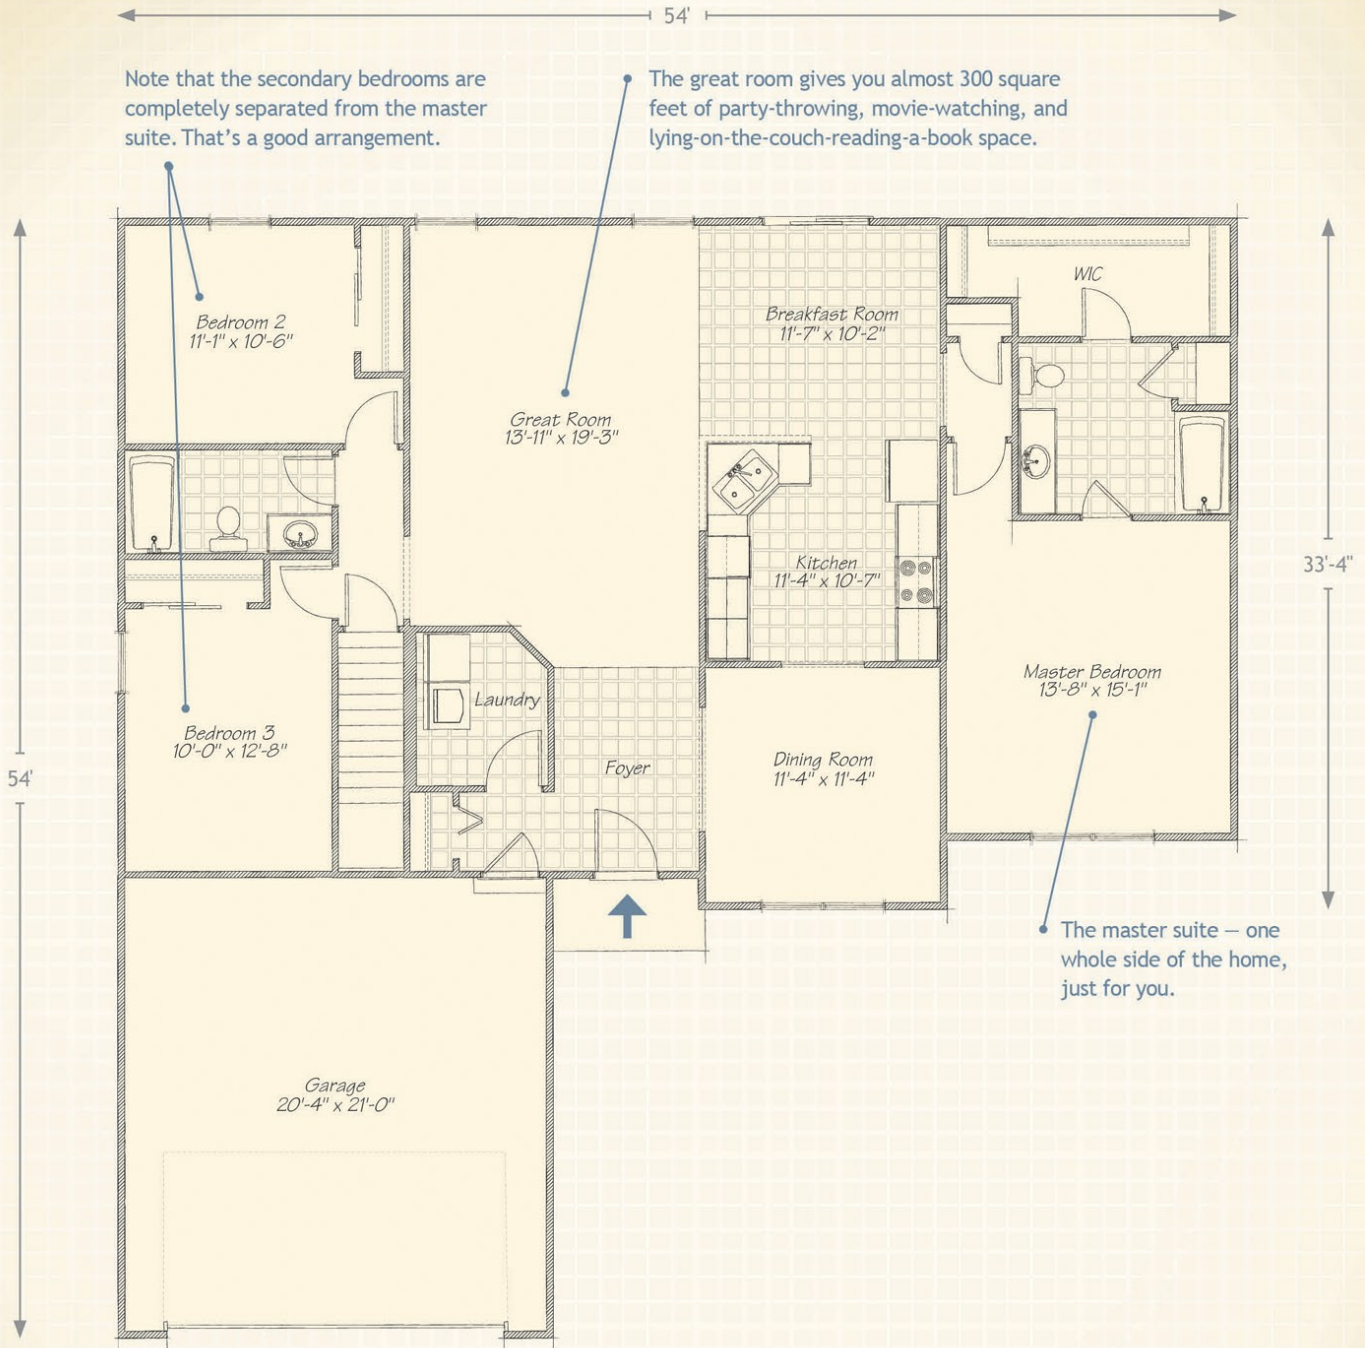

The Camden

LIFESTYLE COLLECTION

1,673 Square Feet

3 Bedroom • 2 Bath • Ranch

Wayne Homes®

Est. 1973

The Camden

LIFESTYLE COLLECTION

1,673 Square Feet

3 Bedroom • 2 Bath • Ranch

The Camden is a study in smart use of space. At 1,673 square feet, it's not the largest ranch home we offer. But if you look carefully at the floorplan, you'll see that it lives big. Picture, for example, how nice it would be to entertain guests in the wide-open great room and kitchen. Imagine the convenience of a real laundry room (not a laundry closet). And spend a little time pondering this: a full-on master suite with a spacious bed chamber, private bath and walk-in closet. Come on in and stretch out.

Classic Elevation

Family Elevation

Craftsman Elevation

Tradition Elevation