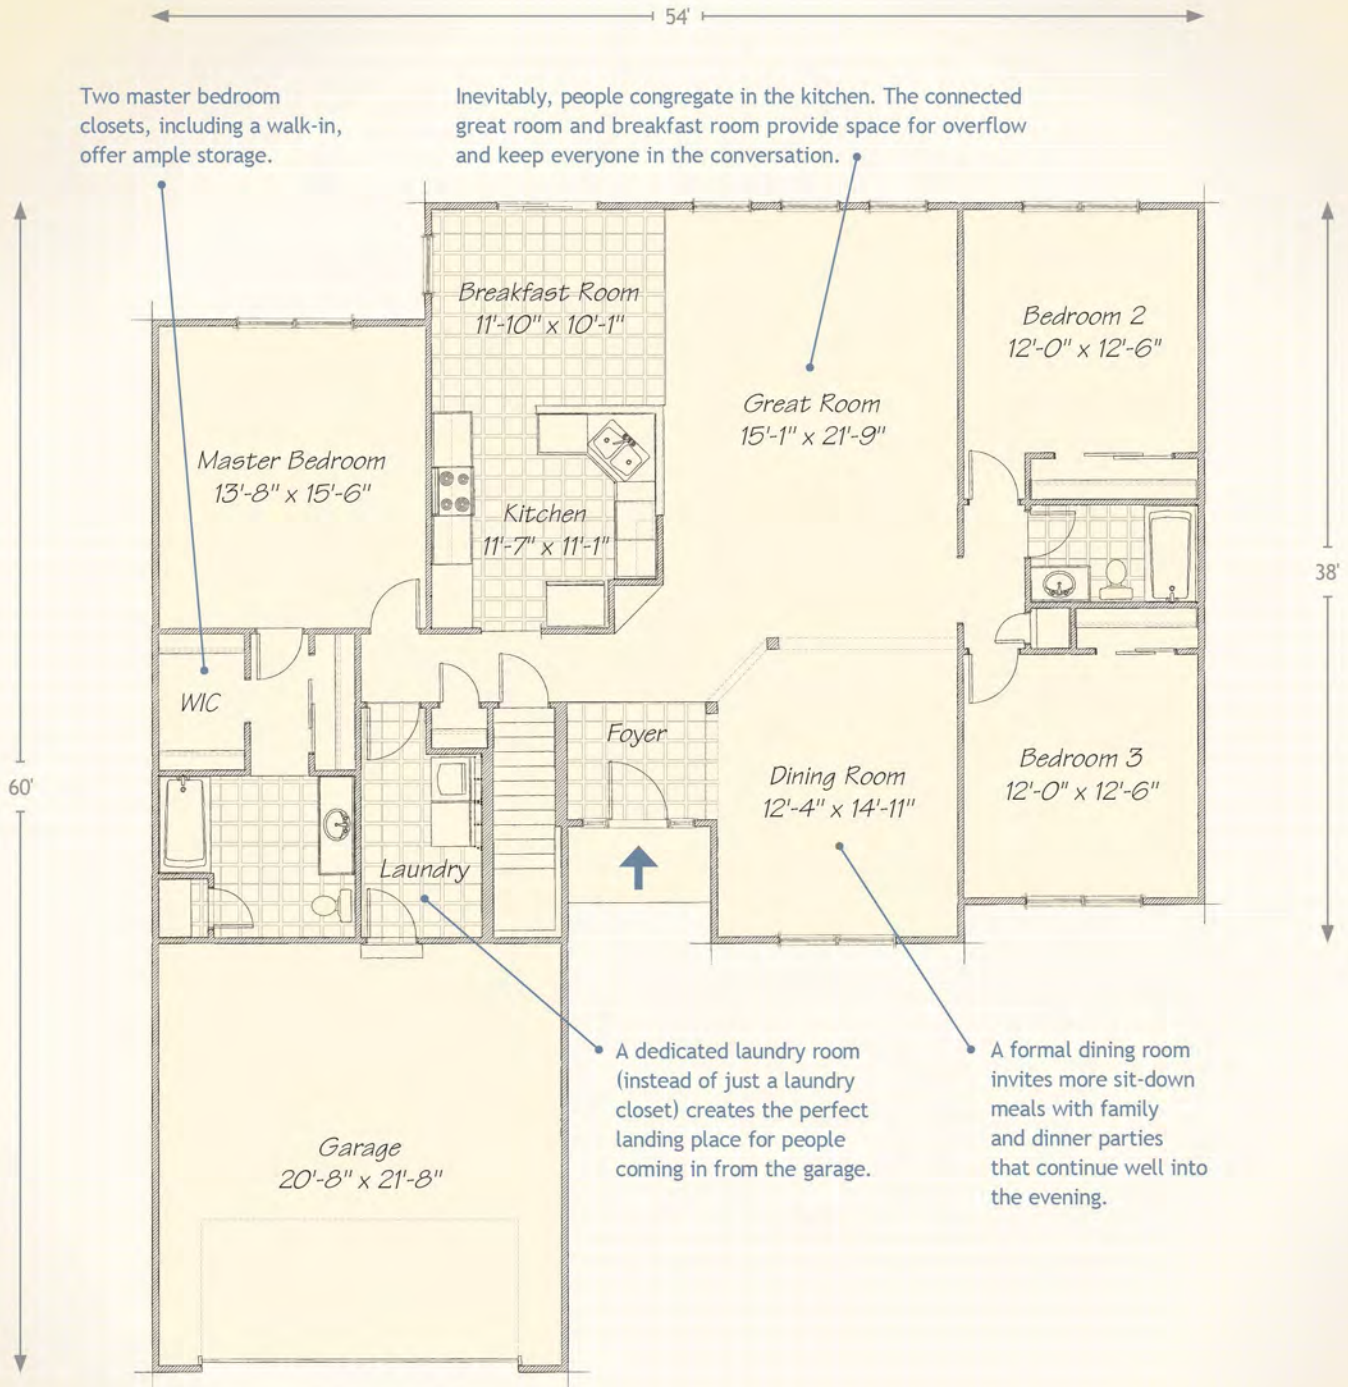

The McAllister

LIFESTYLE COLLECTION

1,857 Square Feet

3 Bedroom • 2 Bath • Ranch

Wayne Homes®

Est. 1973

The McAllister

LIFESTYLE COLLECTION

1,857 Square Feet

3 Bedroom • 2 Bath • Ranch

Ranch style homes have always been popular for their accommodating one-story layouts. The McAllister takes the idea of main-floor living and gives it a thoughtful makeover for modern families, balancing wide-open, casual spaces with just the right amount of formal space. The kitchen, great room and breakfast room flow together to create a space that's perfect for entertaining. And a separate dining room invites more sit-down meals with family and dinner parties that continue well into the evening.

Classic Elevation

Family Elevation

Craftsman Elevation

Legacy Elevation