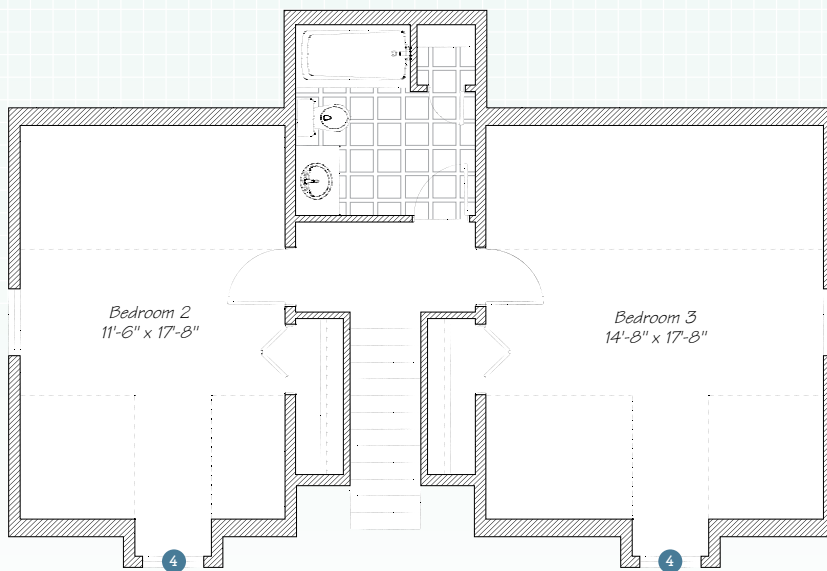

2ND FLOOR

- 4 Dormer windows are a Cape Cod signature and bring a cozy charm inside and out.

WAYNE HOMES
EST. 1973

EEPTU 0138_1120