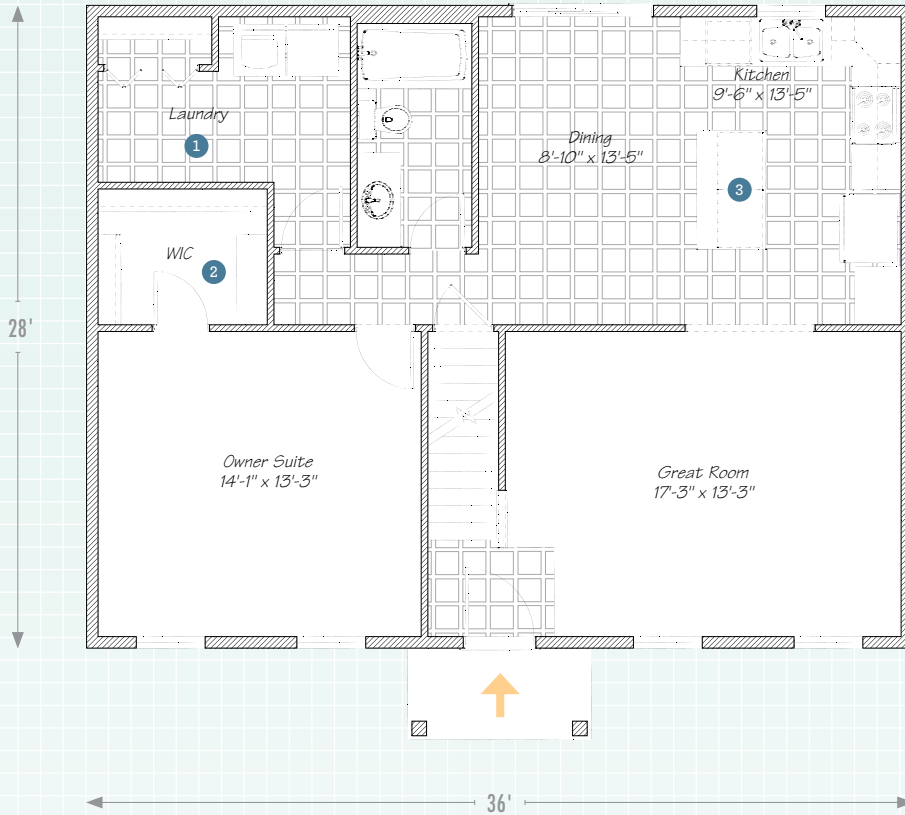

The Somerville II

1,696 Sq Ft • 3 Bedroom • 2 Bath • Cape Cod

1ST FLOOR

- 1 Attach a garage, and the laundry room becomes the perfect owner entry.
- 2 Just what everyone needs: a huge walk-in closet in the owner suite.
- 3 The big kitchen island is the place to gather and serve.