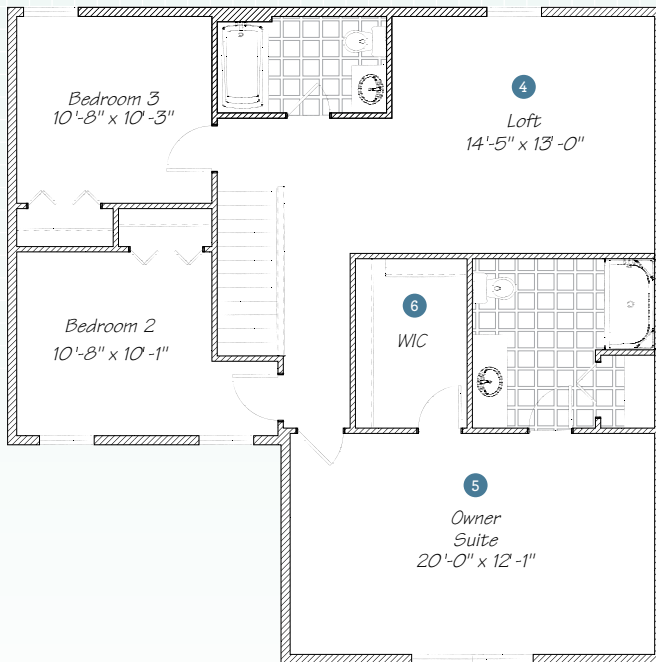

2ND FLOOR

WAYNE HOMES
EST. 1973

EEPTU 0132_0421