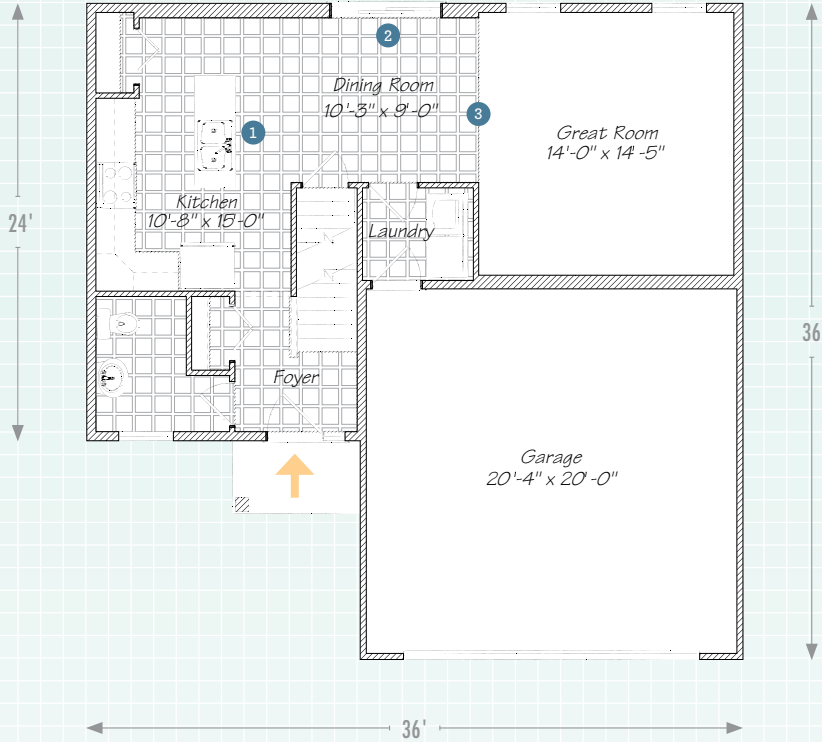

The Essex II

1,778 Sq Ft • 3 Bedroom • 2½ Bath • Two-Story

1ST FLOOR