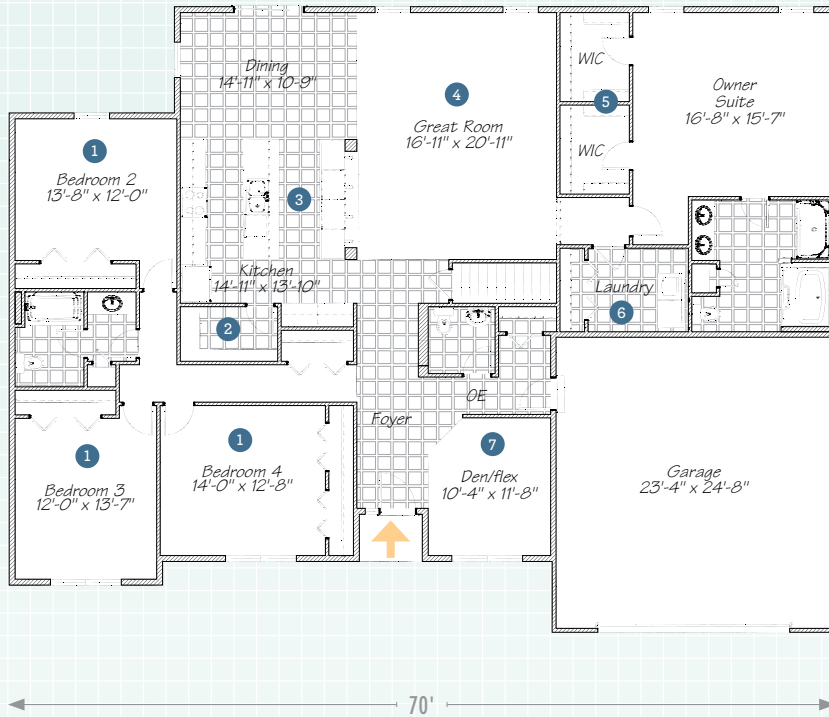

The Stanton

2,689 Sq Ft • 4 Bedroom • 2½ Bath • Ranch

1ST FLOOR

1 Secondary bedrooms get a wing to themselves.

2 Keep everything you need (and then some) in the huge walk-in pantry.

3 Double the fun (and guest list) with two kitchen islands.

4 Wayne Homes' largest ranch puts the great room right in the middle.

5 The only thing better than a big walk-in closet is another big walk-in closet.

6 A busy family needs a spacious laundry room; this one's huge.

7 The den/flex space could be the perfect home office.

WAYNE HOMES
EST. 1973

EEPTU 0138_0823