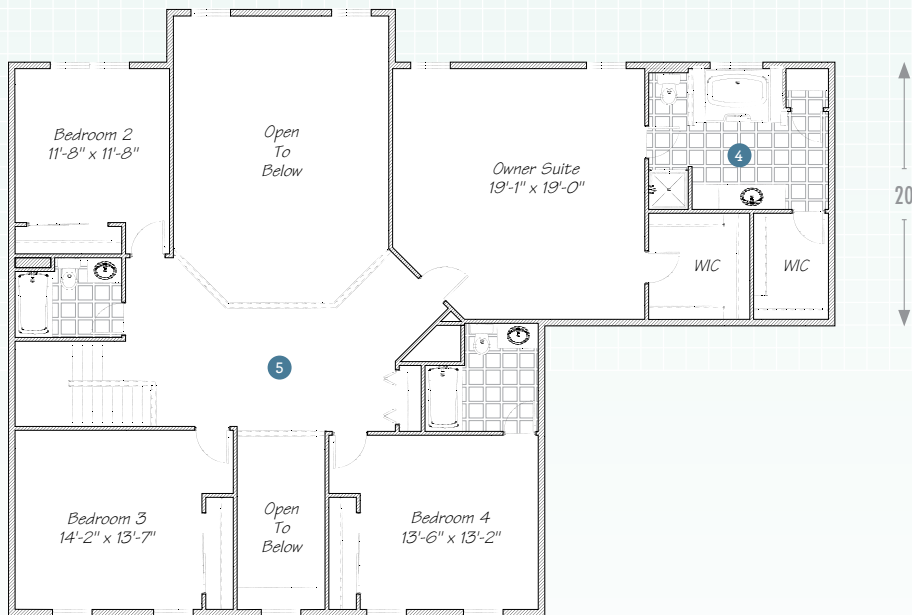

2ND FLOOR

WAYNE HOMES
EST. 1973

EEPTU 0138_1021