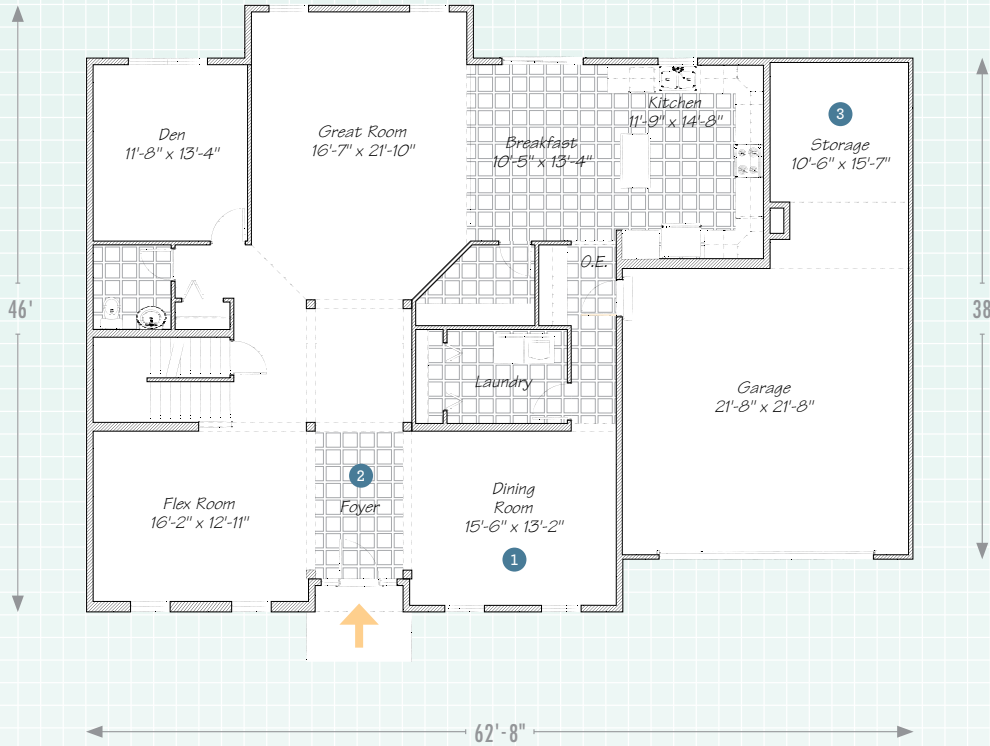

The Fairfax

3,658 Sq Ft • 4 Bedroom • 3½ Bath • Two-Story

1ST FLOOR